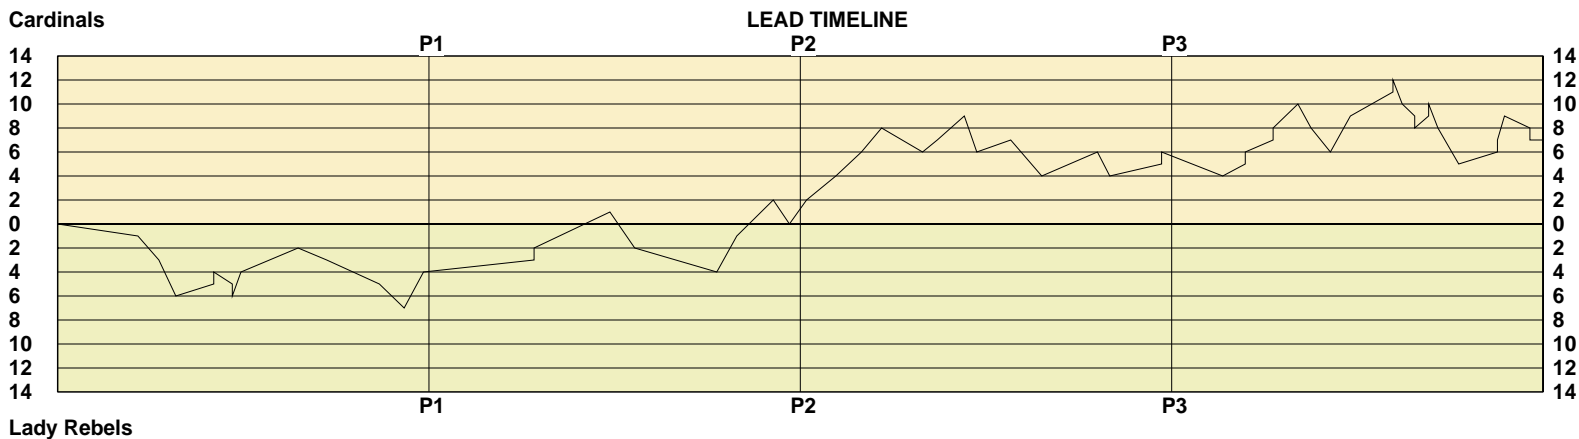

Largest Lead Way 48 Boo 36 (12 pts) Lead Changes 3 Number of Ties 1