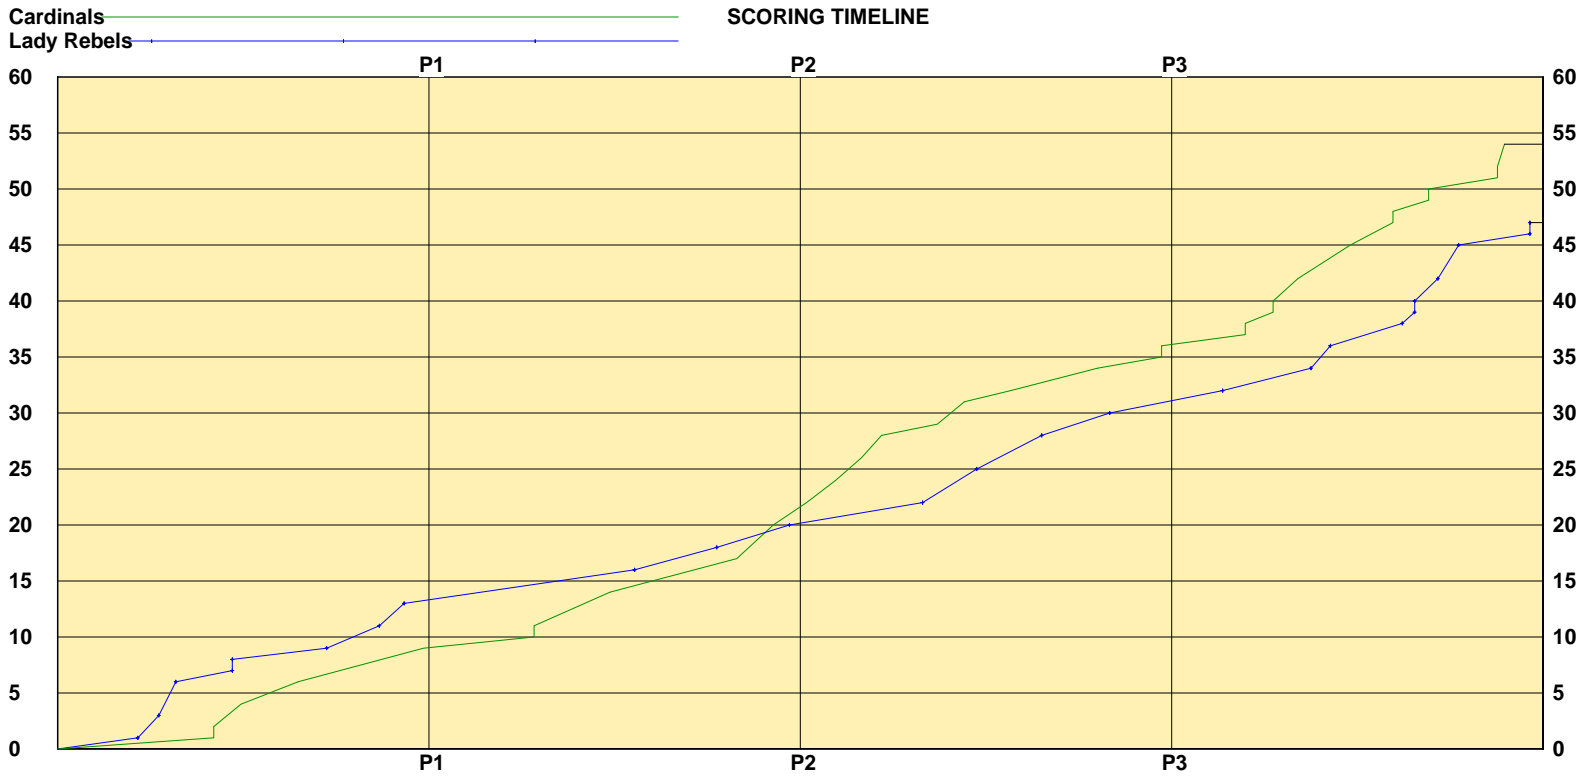

SECOND HALF

Wayne County

Shooting		Pts	Pts	
2FG	9/11 (81.8%)	18s	Pts/Shot	1.31
3FG	1/4 (25.0%)	3	2nd Eff Pts	0
TFG	10/15 (66.7%)		Pts off TO's	15
FT	13/22 (59.1%)	13	3Pt Eff	-29.5
Scoring Distribution: 2FG 52.9% 3FG 8.8% FT 38.2%				

Largest Lead Way 48 Boo 36 (12 pts) Lead Changes 3 Number of Ties 1

KHSAA Basketball - Play by Play Report - Scoring Only (pg 1)

Wayne County Cardinals vs. Boone County Lady Rebels

Date: 03/24/2004 Time: 2:00 pm CST Site: Diddle Arena-Bowling Green, KY Attendance: 4210