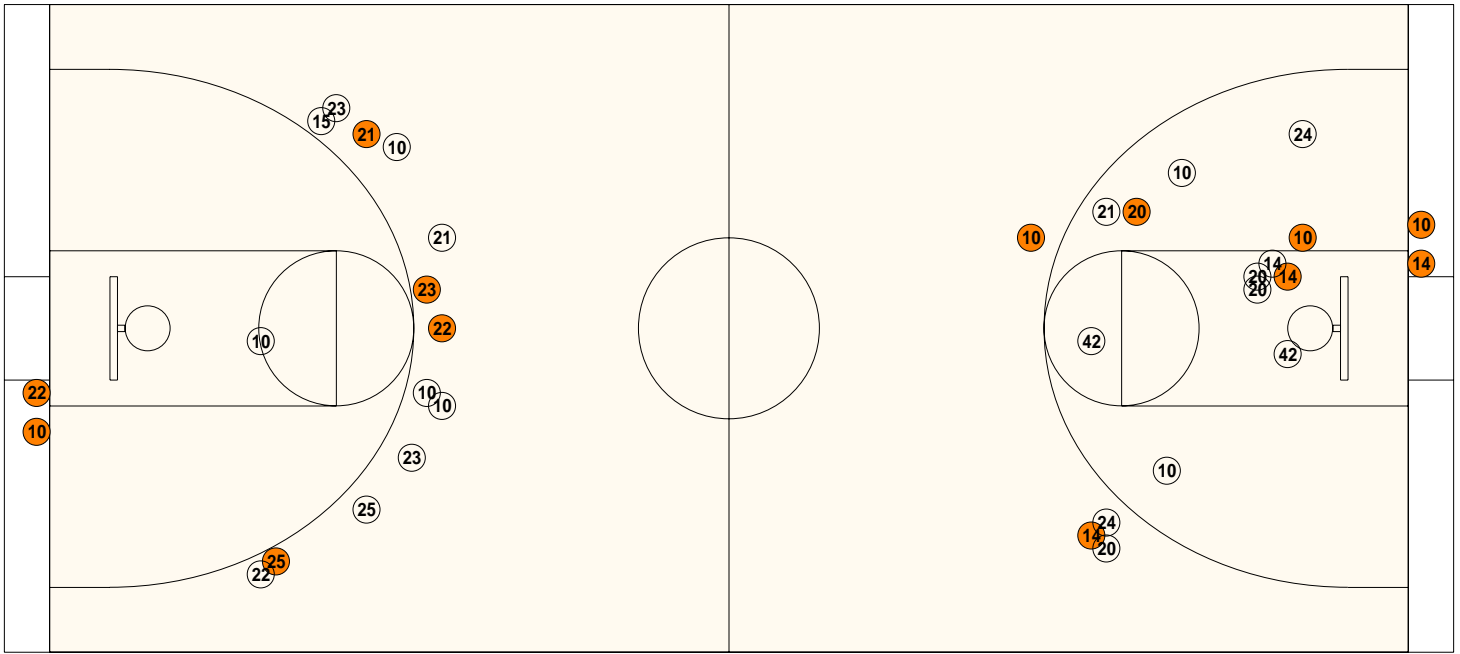

FIRST HALF

Wayne County

Shooting		Pts	Pts	
2FG	2/3 (66.7%)	4	Pts/Shot	1.05
3FG	4/13 (30.8%)	12	2nd Eff Pts	4
TFG	6/16 (37.5%)		Pts off TO's	4
FT	4/6 (66.7%)	4	3Pt Eff	-13.7
Scoring Distribution: 2FG 20.0% 3FG 60.0% FT 20.0%				

Boone County

Shooting		Pts	Pts	
2FG	5/14 (35.7%)	10	Pts/Shot	0.95
3FG	2/4 (50.0%)	6	2nd Eff Pts	3
TFG	7/18 (38.9%)		Pts off TO's	9
FT	4/7 (57.1%)	4	3Pt Eff	+26.2
Scoring Distribution: 2FG 50.0% 3FG 30.0% FT 20.0%