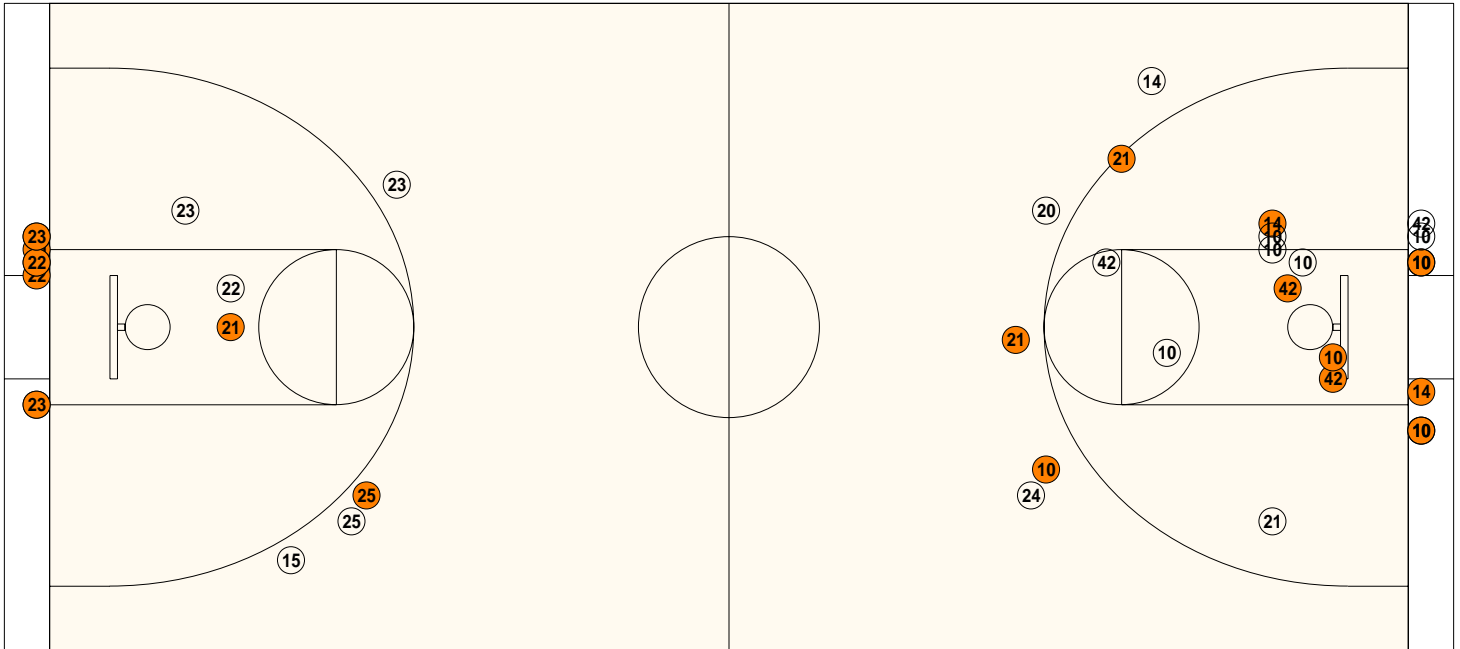

SECOND HALF

Wayne County

Shooting		Pts	Pts	
2FG	9/11 (81.8%)	18s	Pts/Shot	1.31
3FG	1/4 (25.0%)	3	2nd Eff Pts	0
TFG	10/15 (66.7%)		Pts off TO's	15
FT	13/22 (59.1%)	13	3Pt Eff	-29.5
Scoring Distribution: 2FG 52.9% 3FG 8.8% FT 38.2%				

Boone County

Shooting		Pts	Pts	
2FG	7/17 (41.2%)	14s	Pts/Shot	1.00
3FG	3/6 (50.0%)	9	2nd Eff Pts	6
TFG	10/23 (43.5%)		Pts off TO's	4
FT	4/8 (50.0%)	4	3Pt Eff	+22.5
Scoring Distribution: 2FG 51.9% 3FG 33.3% FT 14.8%